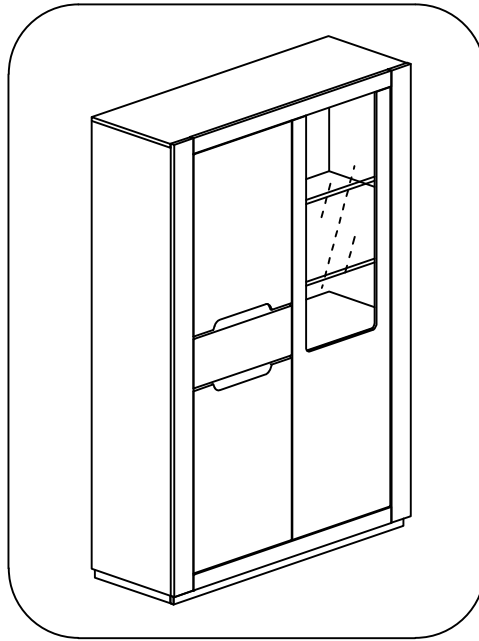

1

MODEL:AX-DR03C # Display Cabinet

2 Persons 2 hours

1

1-PCS

2

1-PCS

3