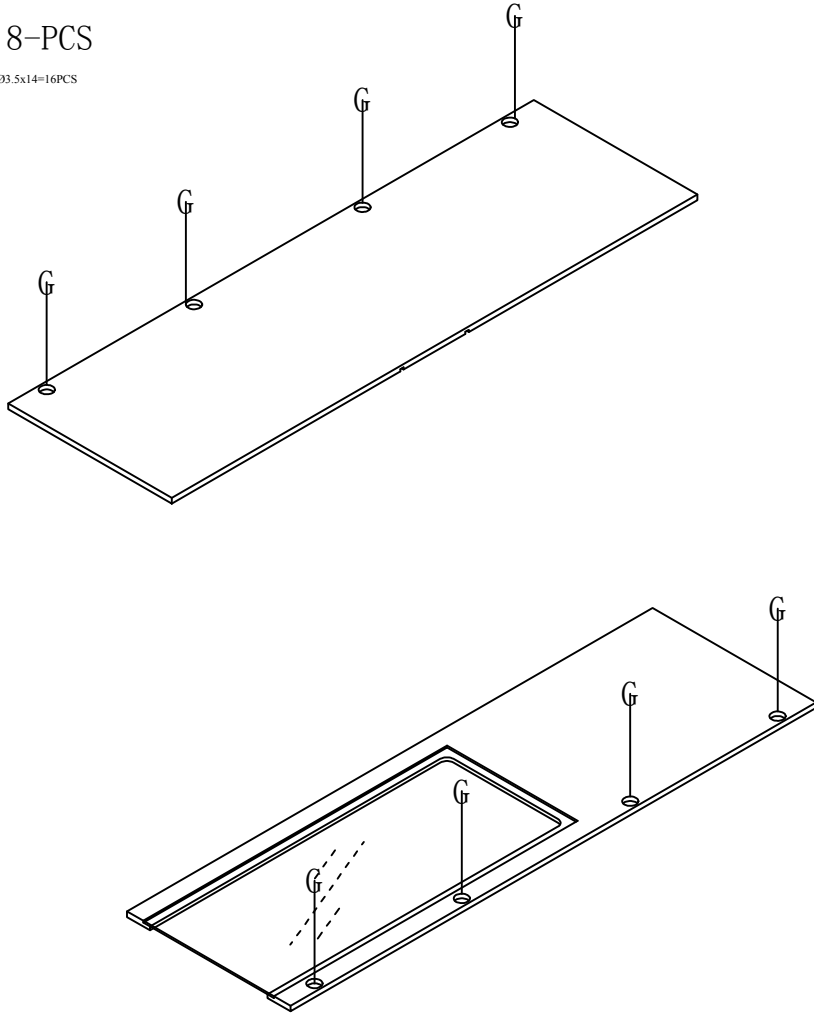

D*2

B*4

B 4PCS

10*10.5MM

A 20PCS

6*28MM

D 2PCS

Ø7x38

B*18

C*6
A*11

B	18PCS
	
10*10.5MM	

C	8PCS
	
8*30MM	

A	11PCS
	
6*28MM	

MODEL:AX-DR03C # Display Cabinet

B*11

B	11PCS
	
10*10.5MM	

B*16

A*6

B	6PCS
	
10*10.5MM	

A	6PCS
	
6*28MM	

MODEL:AX-DR03C # Display Cabinet

C*2
A*20

B*20

A	20PCS
	
6*28MM	

C	2PCS	B	20PCS
			
8*30MM		10*10.5MM	

MODEL:AX-DR03C # Display Cabinet

IE*12

IN*12

MODEL:AX-DR03C # Display Cabinet

G 8-PCS
E Ø3.5x14=16PCS

E Ø3.5x14=32PCS

G	8-PCS
E	Ø3.5x14=16PCS