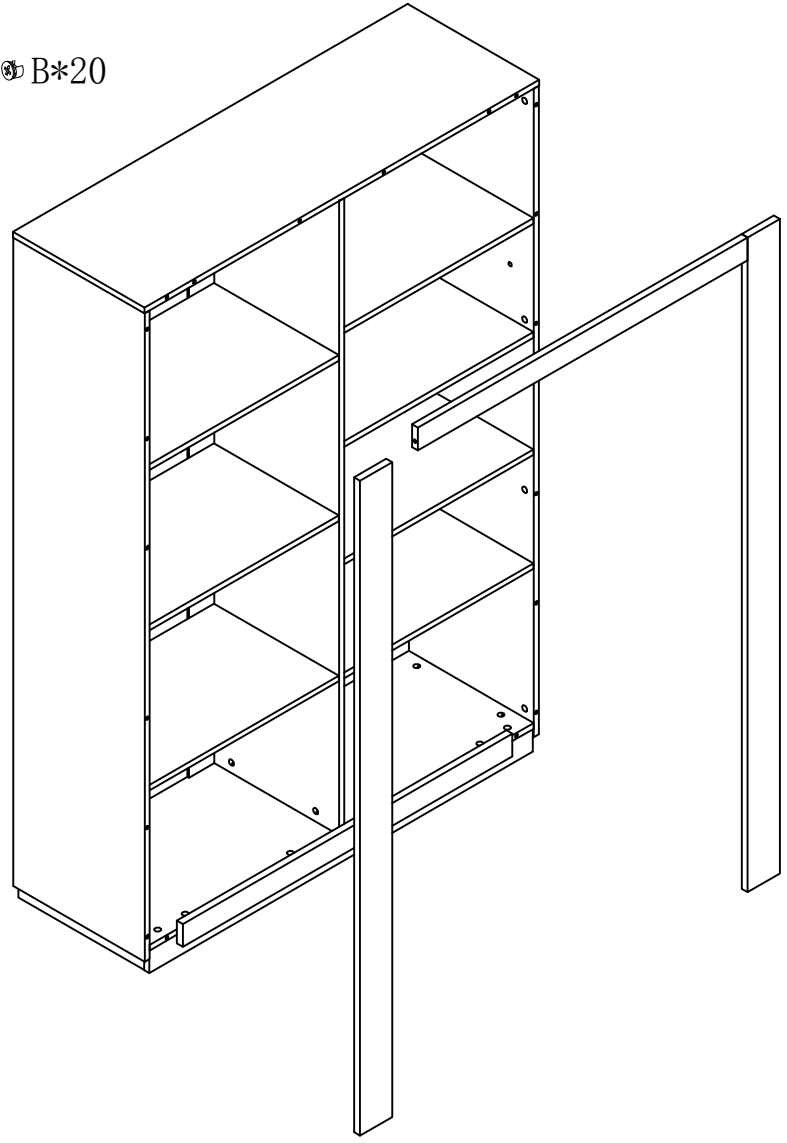

MODEL:AX-DR03C # Display Cabinet

B*1

C*8

A*13

B	1PCS
	
10*10.5MM	

C	8PCS
	
8*30MM	

A	13PCS
	
6*28MM	

MODEL:AX-DR03C # Display Cabinet

B*18

C*6
A*11

B	18PCS
	
10*10.5MM	

C	8PCS
	
8*30MM	

A	11PCS
	
6*28MM	

MODEL:AX-DR03C # Display Cabinet

B*11

B	11PCS
	
10*10.5MM	

B*16

A*6

B	6PCS
	
10*10.5MM	

A	6PCS
	
6*28MM	

MODEL:AX-DR03C # Display Cabinet

C*2
A*20

B*20

A	20PCS
	
6*28MM	

C	2PCS	B	20PCS
			
8*30MM		10*10.5MM	

MODEL:AX-DR03C # Display Cabinet

IE*12

IN*12

MODEL:AX-DR03C # Display Cabinet

G 8-PCS
E Ø3.5x14=16PCS

E Ø3.5x14=32PCS

G	8-PCS
E	Ø3.5x14=16PCS