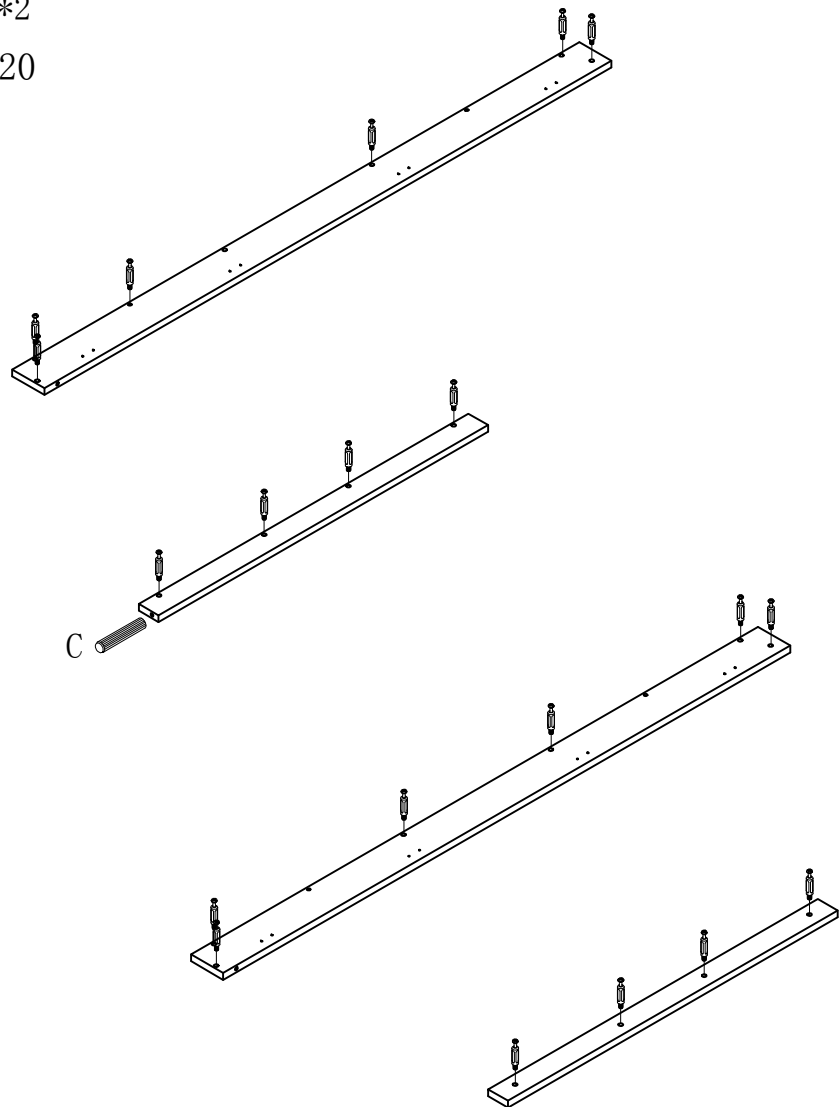

D*2

B*4

B 4PCS

10*10.5MM

A 20PCS

6*28MM

D 2PCS

Ø7x38

B*18

C*6
A*11

B	18PCS
	
10*10.5MM	

C	8PCS
	
8*30MM	

A	11PCS
	
6*28MM	

MODEL:AX-DR03C # Display Cabinet

B*11

B	11PCS
	
10*10.5MM	

B*16

A*6

B	6PCS
	
10*10.5MM	

A	6PCS
	
6*28MM	

MODEL:AX-DR03C # Display Cabinet

C*2
A*20

B*20

A	20PCS
	
6*28MM	

C	2PCS	B	20PCS
			
8*30MM		10*10.5MM	

MODEL:AX-DR03C # Display Cabinet

IE*12

IN*12

MODEL:AX-DR03C # Display Cabinet

G 8-PCS
E Ø3.5x14=16PCS

E Ø3.5x14=32PCS

G	8-PCS
E	Ø3.5x14=16PCS